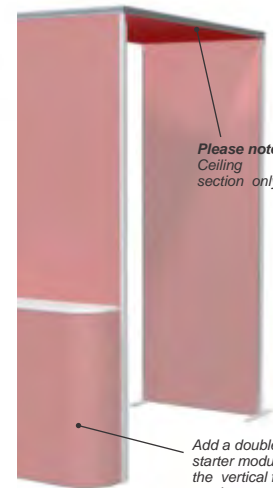

Ceiling section – Wave to Wave

Item.no:

80 x 150 cm IS-9433
80 x 250 cm IS-9434

Complete with:

	80 x 150 cm	80 x 250 cm
2 Top/End profile, 800 mm	IS-9083	IS-9083 IS-
2 Start profile, 750 mm	IS-9340	9340 IS-
2 End profile, 750 mm	IS-9341	9341 IS-
2 Center profile, 1000 mm	IS-9074	9078 IS-
8 Fast slot connectors	IS-9051	9051 IS-
4 Ceiling connectors for Wave system	IS-9307	9307

Please observe! This is a Fabric section, the graphic will be done in fabric material with PVC edge band. For graphic productin see **"Fabric instruction no. 2"**.

Build your frame

2 Mount the 4 connertors at the outside in each corner.
Tips! if you mount the front connector 30 cm in on the frame you will have a small roof over your front module.

3 Mount the frame to the backwall and front module.
Attach the connector at the top hubs in all four corners.